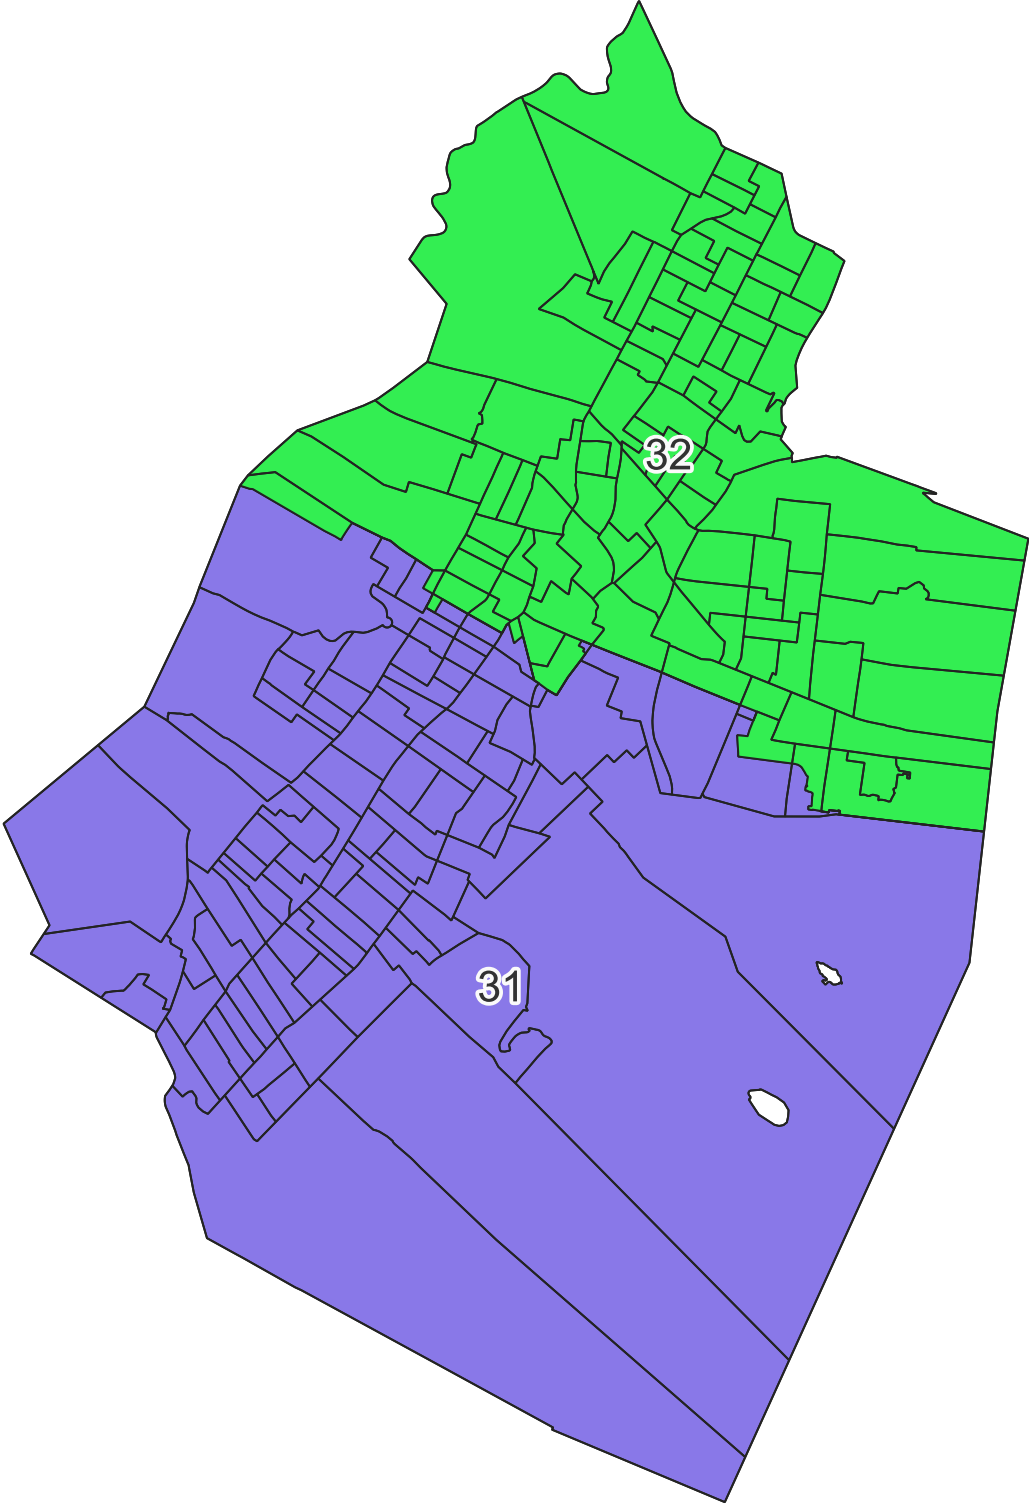

New Jersey Legislative Districts 2022-2030
Adopted by the New Jersey Legislative
Apportionment Commission on 2/18/2022
Jersey City Census VTD

District JC

31

32